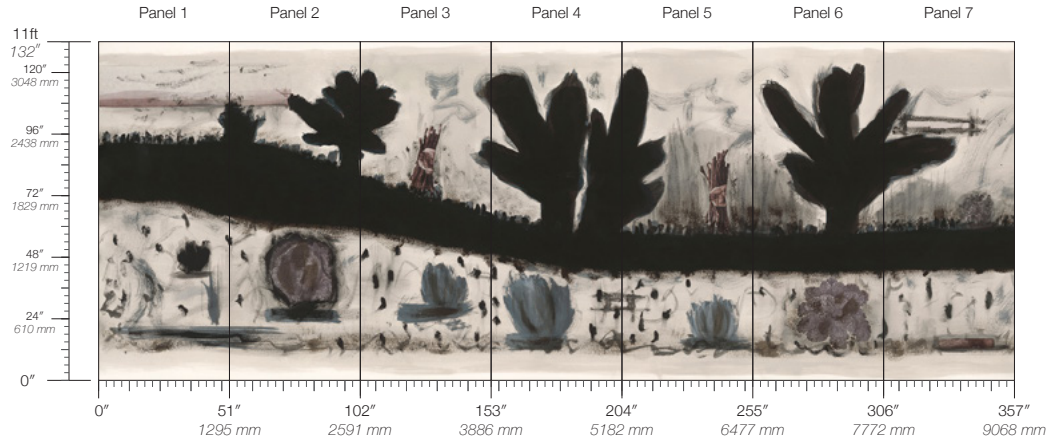

Woodlands

Suitable for residential and commercial projects

COLOR
Woodlands

STOCK
Made to order

REPEAT
Non-repeating

CONTACT
sales@calicowallpaper.com
+1 718 243 1705

ITEM
2306

MINIMUM
1 panel

LEAD TIME
4 weeks to print

57 Lispenard Street
New York, NY 10013 USA

CONTENT
Type II Vinyl

MAINTENANCE
Water-based cleanser

ORIGIN
USA

DISCLAIMER
Panel maps represent mural artwork only. Reference the physical sample for color and texture.

PANEL WIDTH
51" / 1295 mm trimmed

FLAMMABILITY
ASTM E84 Adhered Class A

DETAILS
Custom options available

PANEL HEIGHT
132" / 3353 mm standard
192" / 4877 mm extended

ENVIRONMENTAL
Recycled Content, Phthalate Free
Low VOC, HPD Available

PRICE
Available upon request