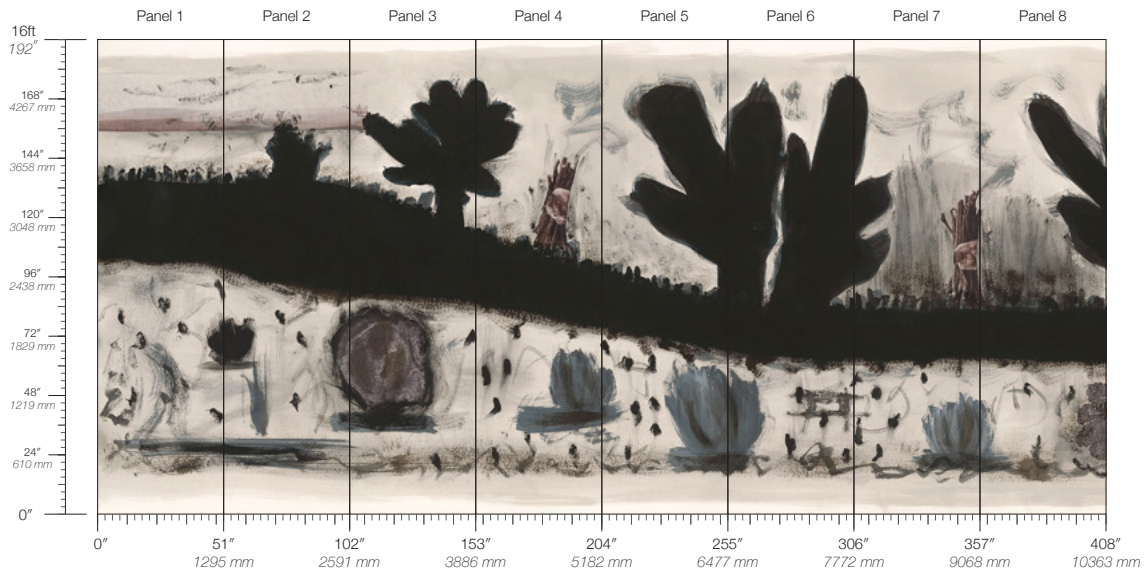

Woodlands

Suitable for residential and commercial projects

COLOR
Woodlands

STOCK
Made to order

REPEAT
Non-repeating

CONTACT
sales@calicowallpaper.com
+1 718 243 1705

ITEM
2306

MINIMUM
1 panel

LEAD TIME
4 weeks to print

57 Lispenard Street
New York, NY 10013 USA

CONTENT
Type II Vinyl

MAINTENANCE
Water-based cleanser

ORIGIN
USA

DISCLAIMER
Panel maps represent mural artwork only. Reference the physical sample for color and texture.

PANEL WIDTH
51" / 1295 mm trimmed

FLAMMABILITY
ASTM E84 Adhered Class A

DETAILS
Custom options available

PANEL HEIGHT
132" / 3353 mm standard
192" / 4877 mm extended

ENVIRONMENTAL
Recycled Content, Phthalate Free
Low VOC, HPD Available

PRICE
Available upon request